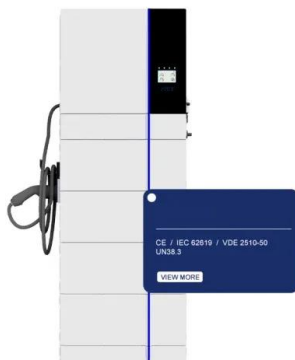

AIMS Power KIT

Complete Lithium Battery System: Maximize your energy storage with our solar charging systems for renewable power, pure sine inverters for clean AC conversion, and EMP protection to safeguard your ...

[AIMS Power Lithium Battery Dual Battery Cabinet Set 230VDC ...](#)

The AIMS Power lithium battery cabinet set is designed to work with the AIMS Power hybrid inverters. The powerful lithium batteries installed in the pre-wired cabinet provide power for ...

[What is the C++ function to raise a number to a power?](#)

Raise a floating point to power 1/3 (cube root)
There is also dedicated function for that, just call `std::cbrt`. Raise integer constant 2 to a positive integer power Use a left shift `<<` with 1 as base. The exponent ...

[How do I use a power apps form for a lookup column?](#)

This creates a Power Apps form that is readily available. For the Lookup choice columns, I have added List-B as the data source, and am using the items from the correct column as items in ...