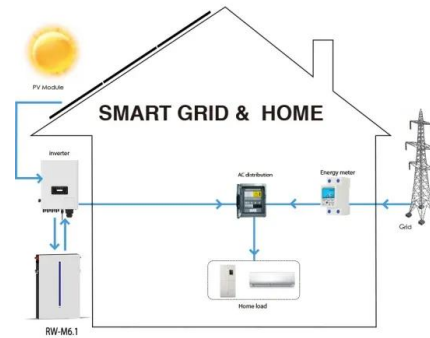

KIT Hybrid Inverter & Lithium Battery Cabinet

All-in-one hybrid inverter charger and powerful lithium bat cabinet. Grid tie, battery back up, net metering, load share and generator. Pre-wired bat cabinet easy to install.

Contact Us

For catalog requests, pricing, or partnerships, please visit:
<https://www.xraydiamondsolutions.co.za>