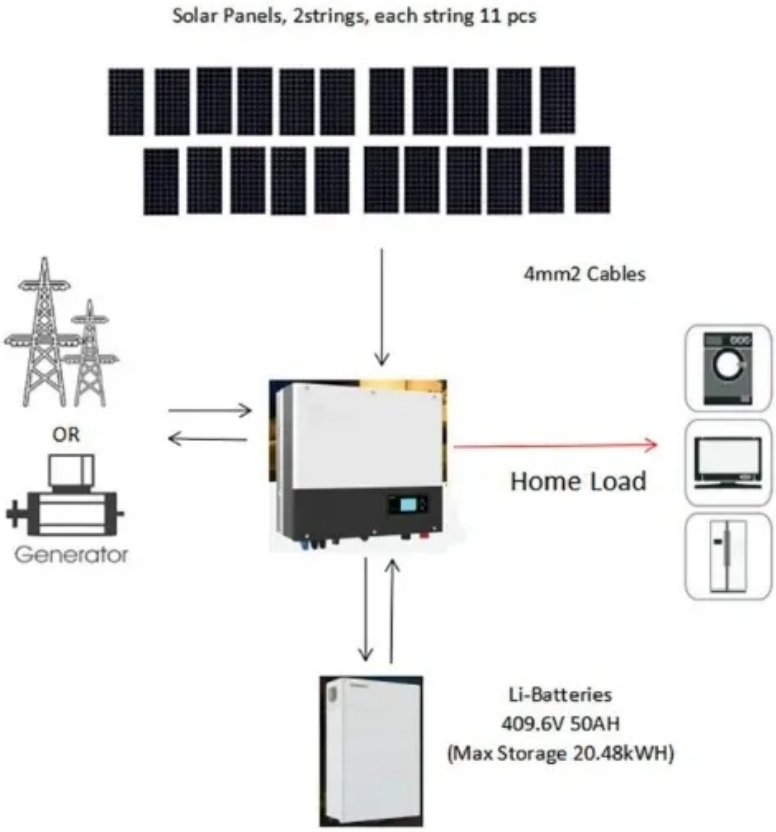

Price of 200kWh Battery Cabinet for Base Stations in Indonesia

Price of 200kWh Battery Cabinet for Base Stations in Indonesia

[BESS 100Kw Commercial Energy Storage System 200 Kwh Battery ...](#)

Overall, the ESS100-200KWH energy storage product is adaptable to a wide range of commercial and industrial settings, offering reliable and efficient energy storage solutions for both off-grid and on-grid ...

Within our high-voltage ESS battery systems lies a remarkable 200kwh system voltage, guaranteeing peak performance and efficiency across all your commercial and industrial undertakings.

[BESS sistem penyimpanan energi baterai 200kW 300kWh Dengan](#)

Each battery module is with 5.12kWh, the pack has a built-in BMU system, which can collect the voltage and temperature of each cell, and manage the cell balance, so as to ensure the normal operation of ...