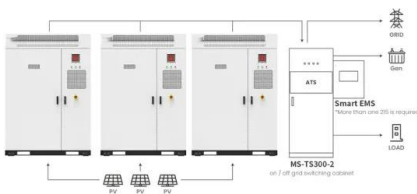

[BESS Battery Energy Storage Cabinet 200kWh Indonesia](#)

Request your latest quote today for buying and installing BESS Battery Energy Storage Cabinet 200kWh in Indonesia!

Application scenarios of energy storage battery products

[200kwh Lithium Battery Storage](#)

This 200kwh battery storage provides a robust, scalable solution for reducing energy costs and supporting renewable energy integration. Whether for peak shaving, backup power, or grid ...

[100kw 200kwh Energy Storage Battery Cabinet for off Grid](#)

Adopting leading brand lithium iron phosphate energy storage battery, battery management system integrating Safety algorithm and aging analysis model, guaranteeing the system cycle life of more ...