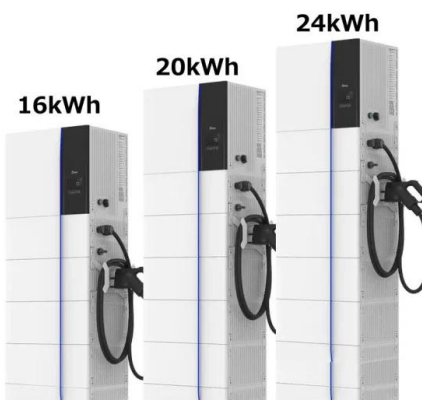

[Battery Storage Cabinets , Slimline & Rack](#)

Suitable for outdoor or indoor projects, our Slimline Range has a compact footprint ideal for smaller spaces. Designed and manufactured in Australia, the range brings a fresh modern look to energy ...