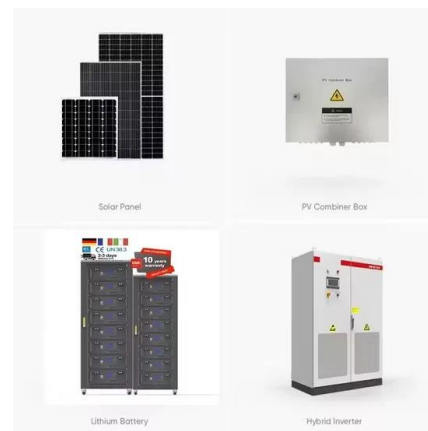

Telecom Enclosures (HVAC) for Outdoor Uses

Our NEMA 4X outdoor Telecom Enclosures house a variety of batteries and equipment and feature a sandwich structure for better cooling efficiency. Shop Now!