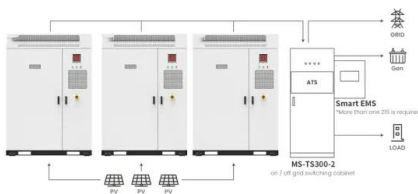

Application scenarios of energy storage battery products

What Powers Telecom Base Stations During Outages?

Telecom batteries for base stations are backup power systems using valve-regulated lead-acid (VRLA) or lithium-ion batteries. They ensure uninterrupted connectivity during grid failures ...