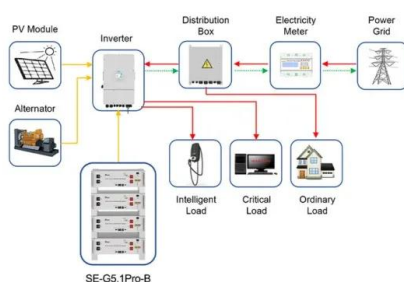

[How Much Does a Solar Inverter Cost? (2026)](#)

A solar inverter costs $1,500 to $3,000 total on average for a medium-sized solar-panel system installation. Solar inverter prices depend on the size and whether it's a string inverter, ...

Application scenarios of energy storage battery products