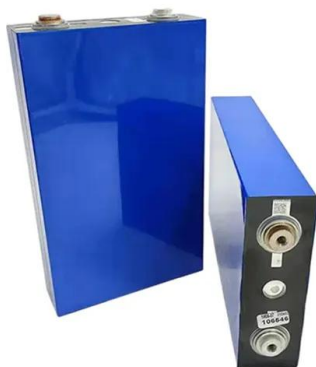

[How Much Does a Solar Inverter Cost? [2026 Data]](#)

Solar inverters are a crucial part of your solar energy system. This guide breaks down solar inverter costs so you can estimate the price of your project.

[Solar Inverters: Types, Benefits and Cost](#)

Inverter costs usually range from $1,000 to $3,000, depending on your solar energy system's total power capacity. Three of the most popular options for solar inverters are string

[How Much Does an Inverter Cost for Solar Panels? Act Fast](#)

Costs range from $1,000-$4,000 depending on type, size, and features. Installation adds $500-$2,500, bringing the total to $1,500-$4,500. String inverters are cheapest, microinverters ...

114KWh ESS

[SolarEdge Inverter Cost 2025: Complete Pricing Guide & Comparison](#)

Complete System Planning is Essential: The inverter represents only 15-20% of total SolarEdge costs - power optimizers ($104-$108 per panel) and professional installation ($500 ...