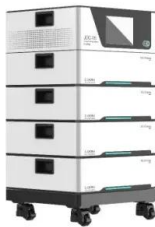

[LITHIUM BATTERY ENERGY STORAGE IN SAMOA POWERING A](#)

Cambodia battery energy storage cabinet manufacturer Will Cambodia achieve 70% renewables by 2030? Cambodia is targeting 70% renewables by 2030. Image: Huawei Digital Power. Huawei Digital Power ...

[Samoa base station power cabinet supplier](#)

The Base Station Energy Cabinet is a fully enclosed, weather-resistant telecom energy cabinet designed to provide reliable power distribution and battery backup for outdoor communication

[Samoa Electrical Enclosure Cabinet, Electrical Enclosure Box](#)

With 22 years of experience in sheet metal processing, we provide customers with customized processing solutions. A large production base of over 15000 square meters, a comprehensive quality control system, ...