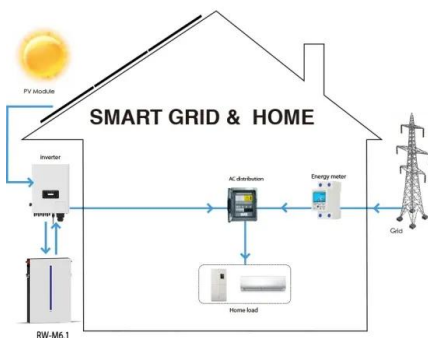

[Optimizing Photovoltaic Panel Bracket Welding for Efficient Solar](#)

Summary: This article explores best practices for photovoltaic panel bracket welding, focusing on quality control, material selection, and automation trends. Learn how precise welding techniques ensure ...