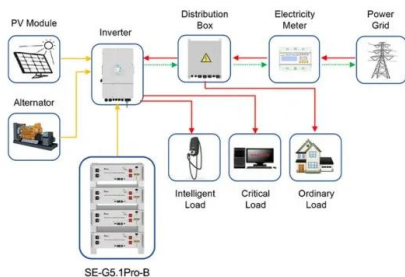

Application scenarios of energy storage battery products