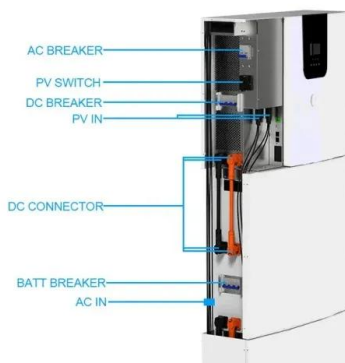

[Sheet metal processing of energy storage cabinet](#)

A sheet metal cabinet is used to place batteries and PCS equipment with the protection level IP55, and the integrated battery pack, PCS, local EMS, fire protection and air conditioning temperature control ...