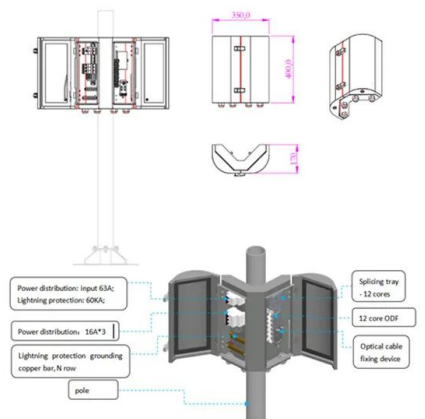

How to use Google Sheets

Learn to work on Office files without installing Office, create dynamic project plans and team calendars, auto-organize your inbox, and more. Want advanced Google Workspace features for your

Energy Storage Enclosures/Cabinets , Modular Design to Meet ...

We have extensive manufacturing experience covering services such as battery enclosures, grid energy storage systems, server cabinets and other sheet metal enclosure OEM services.

Processing of photovoltaic energy storage cabinets

Our processing spans new energy, machinery, electronics, home appliances, and rail transit sectors. Equipped with advanced processing facilities, we welcome custom orders based on drawings or ...