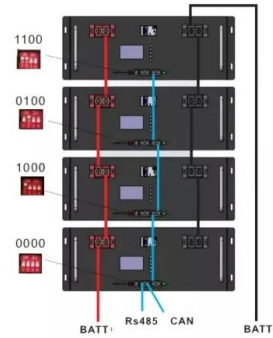

[NewLight Energy Singapore Pte. Ltd.](#)

We have been actively pursuing long-term collaborations with leading green energy technology providers to promote the application and development of green clean energy across ...

Contact Us

For catalog requests, pricing, or partnerships, please visit:
<https://www.xraydiamondsolutions.co.za>