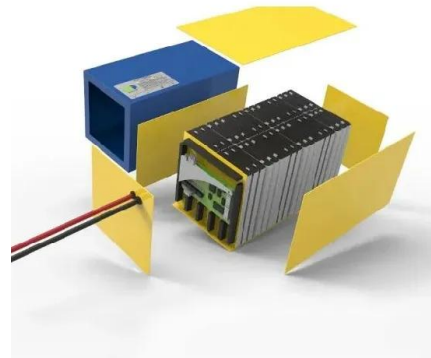

Small Telecommunications Energy Storage Cabinet for Schools

Small Telecommunications Energy Storage Cabinet for Schools

**2MW / 5MWh
Customizable**

[SMALL TELCO POLE MOUNT ENCLOSURE](#)

The AP SMALL TELCO is a multipurpose enclosure that is ideal for protecting sensitive electronics in harsh conditions. Due to its size, it can be mounted on a pole or concrete pad. It comes standard ...

[All-in-One Energy Storage Cabinet & BESS Cabinets , Modular, ...](#)

Featuring lithium-ion batteries, integrated thermal management, and smart BMS technology, these cabinets are perfect for grid-tied, off-grid, and microgrid applications. Explore reliable, and IEC ...

[Telecom Cabinet Communication Power + PV + Storage: Key Design ...](#)

Combining solar power, energy storage, and communication power in telecom cabinets boosts reliability and cuts energy costs. Proper sizing of solar panels and batteries ensures stable ...

[Base Station Energy Cabinet](#)

The Base Station Energy Cabinet is a fully enclosed, weather-resistant telecom energy cabinet designed to provide reliable power distribution and battery backup for outdoor communication networks.