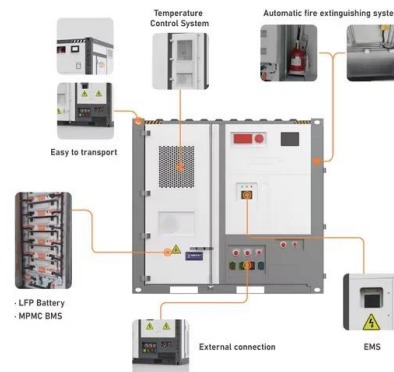

[All in One Industrial & Commercial LiFePO4 Bess Energy Storage ...](#)

AZE Telecom Factory offers a wide range of outdoor cabinets for BESS, including: Pre-designed cabinets for small to medium-sized energy storage systems. Available in various sizes and ...

[Cabinet solar bess enclosure system production line](#)

South African manufacturer of microgrid energy management cabinets, data center edge computing cabinets, off-grid energy cabinets, mining explosion-proof battery cabinets, and mobile ...