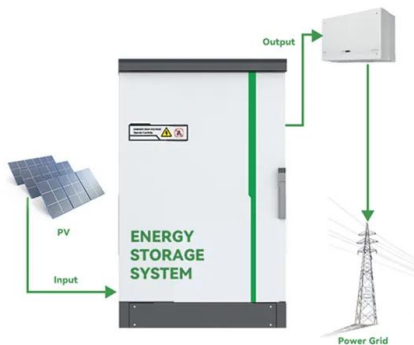

[How AZE Systems Manufactures BESS Battery Energy Storage ...](#)

Manufacturing a Battery Energy Storage System (BESS) cabinet is a complex process that involves designing, engineering, and assembling a robust and reliable system to store and ...