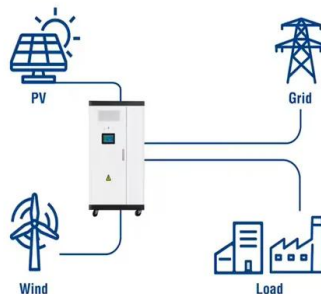

Utility-Scale ESS solutions

Contact Us

For catalog requests, pricing, or partnerships, please visit:
<https://www.xraydiamondsolutions.co.za>