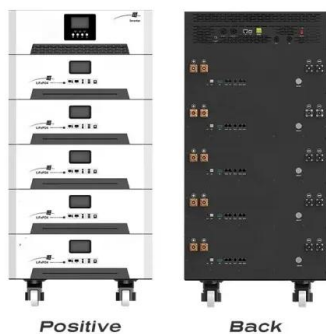

[Energy Storage Connector: Types, Safety Guide . JAST POWER](#)

These connectors directly interface with battery poles and are designed to work with high-voltage cables, ensuring secure and efficient connections for energy storage systems.