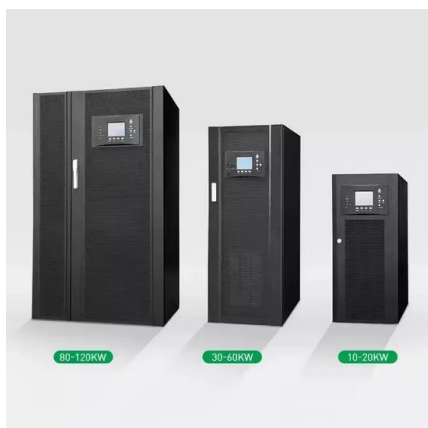

ESS

[SineSunEnergy . SSE48400 Power Rack ESS . Solar Storage System](#)

Founded in 2009, SineSunEnergy has been focusing on lithium battery energy storage product development and application, providing leading lithium battery energy storage system integrated ...