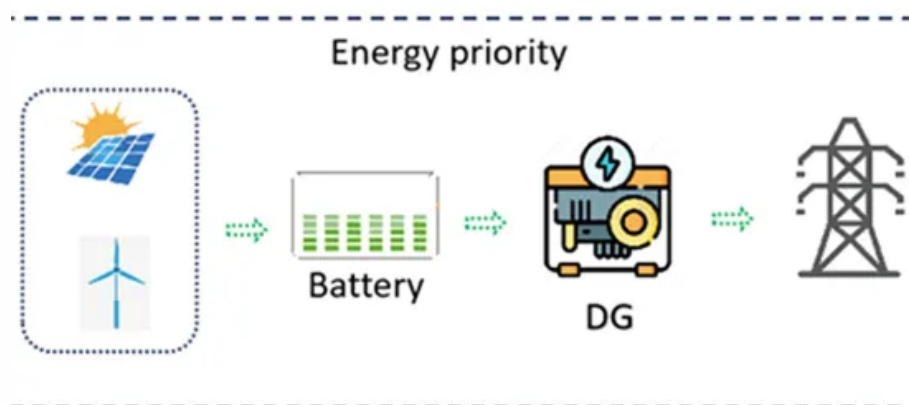

The function of the energy storage button of the power distribution cabinet

The function of the energy storage button of the power distribution

[What Is an Energy Cabinet and How Does It Work? , SolarInfo](#)

According to the U.S. Department of Energy, integrated energy storage enclosures firm up renewable energy output, render the grid less unstable, and hybrid systems more predictable.

[The function of energy storage cabinet in power distribution room](#)

The energy storage button, present in many modern systems, allows users to regulate power usage efficiently. This button is typically located on the user's primary control device or ...

[What is the energy storage key in the power distribution cabinet](#)

That's your energy storage knob - the unsung hero of modern electrical load management. Think of it as the "volume control" for your facility's power reserves, except instead of bass levels, you're balancing ...