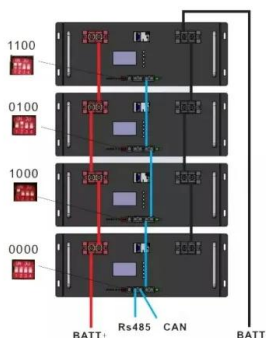

HEAT DISSIPATION

Cold aisle containment, making optimal refrigeration effect:

[Is it OK to use outdoor communication power in the BESS house](#)

This thesis project, carried out at Northvolt Systems, aims to analyze the existing and readily used communication interfaces for a specific set of mobile BESS applications.