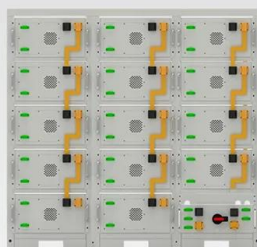

Battery String-S224

- 1C Charge/Discharge
- Easy configuration and maintenance
- Power supply can be single battery string or parallel battery strings