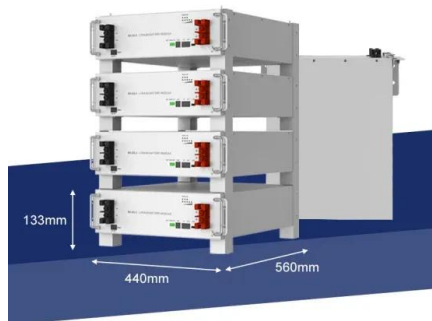

[Pure Sine Power Inverters: 12-Volt, 24-Volt, 48-Volt](#)

Explore a vast assortment of top-quality pure sine power inverters at The Inverter Store. Get clean power to run all your sensitive and complex electronics.