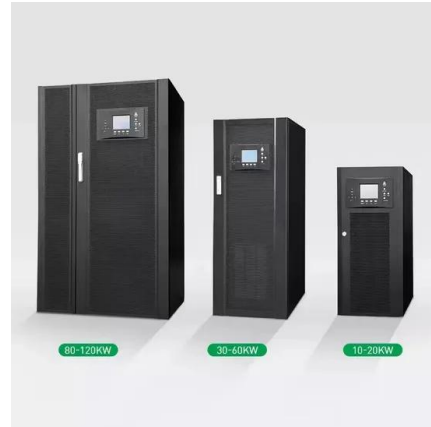

[Complete Guide to 5G Base Station Construction . Key Steps, Equipment](#)

At the heart of mobile communication networks lies the main base station equipment. Central to this setup are three critical components-- BBU (Baseband Unit), RRU (Remote Radio ...

Types of Base Stations

The base station's RF circuitry is housed in a small outdoor module known as a remote radio head (RRH) or remote radio unit (RRU). RRH performs all RF functions such as transmit and ...