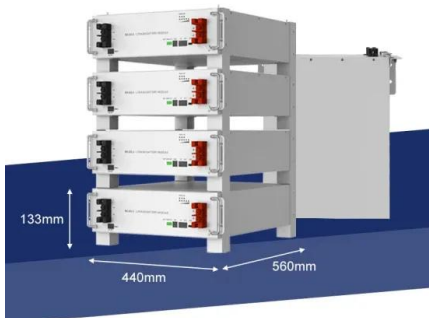

[Advanced Mobile Outdoor Base Stations for Smart Communication](#)

The mobile outdoor base station has emerged as a pivotal solution in the evolution of modern communication networks, addressing mobility and flexibility demands.

[BS421 Outdoor TETRA Base Stations](#)

The DAMM BS421 Outdoor System is a mast-mountable and compact IP65-encapsulated TETRA communication system. This advanced and powerful base station transceiver and distributed ...

[Base Stations for Outdoor Radio , Intelbras](#)

Browse the Outdoor Radio Base Stations line and find quality equipment for professional wireless connections. Know more!