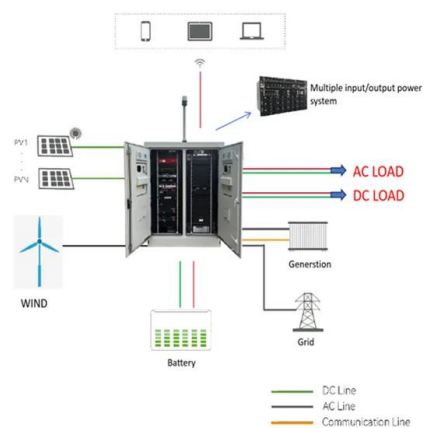

[Complete Guide To Portable Power Supply: Pros& Cons, How to](#)

What Is A Portable Power Supply? A portable power supply is a large-capacity power supply that can store electric energy in portable power stations. These portable power stations are ideal for use ...