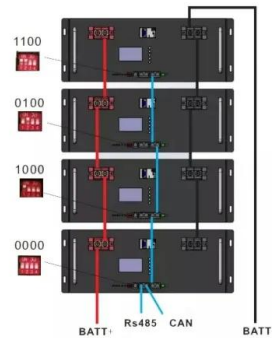

[Complete Guide to 5G Base Station Construction , Key Steps, Equipment](#)

At the heart of mobile communication networks lies the main base station equipment. Central to this setup are three critical components-- BBU (Baseband Unit), RRU (Remote Radio ...

5g network station

A 5G network station is a complex system that combines advanced antenna technologies, multiple frequency bands, high-speed connectivity, virtualization, and sophisticated signal processing ...

Contact Us

For catalog requests, pricing, or partnerships, please visit:
<https://www.xraydiamondsolutions.co.za>