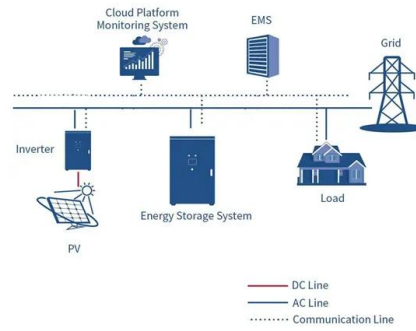

[Industrial HVAC Telecom Enclosures , NEMA-Rated Outdoor ...](#)

Our temperature-controlled electrical cabinets feature weatherproof, waterproof designs for 19" server racks, fiber distribution & cell tower equipment. Trusted by telecom operators for reliable climate ...

[Telecom Cabinets , Telecommunication Enclosures , Telecom ...](#)

With integrated North American manufacturing facilities and in-house engineering expertise, we can quickly customize our cabinets and enclosures to precisely meet the needs of your specific network ...

[Outdoor Power Cabinet , Power Cabinet , NPX06-H1](#)

LongXing outdoor power cabinet provides flexible size options, offers the ideal enclosure solution to build the whole base station inside.

Contact Us

For catalog requests, pricing, or partnerships, please visit:
<https://www.xraydiamondsolutions.co.za>