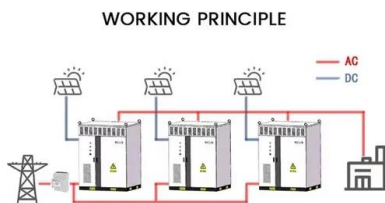

[Nantong completes first highway transport of 123-meter wind turbine ...](#)

In early 2025, Jiangsu Jiuding Wind Power Composite's breakthrough in wind power blade technology posed new challenges for regional transport. The company's latest blades, measuring 123 meters in ...

[Wholesale Wind Turbine Blades](#)

The Wholesale Wind Turbine Blades is included in our comprehensive Wind Generator range. When seeking suppliers in China, utilize online platforms, attend industry exhibits, or refer to industry ...

[Wind Turbine Blade & Generator Shipping Solutions from China](#)

We are transporting hundreds of wind turbine generator sets, blades and foundations all over the world, and we bring this wealth of experience to every client we serve. One of the primary difficulties in ...